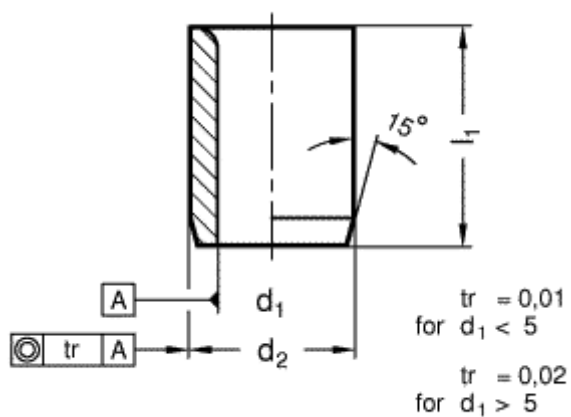

Article number: 201135073

Description: E+G Guide bush DIN 179-B13,5-16-A
(M16) without collar

Measures

$d_1 = 13,5$

$d_2 = 22$

$l_1 = 16$